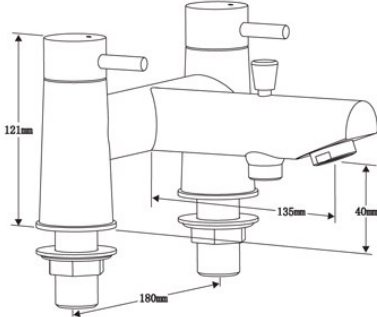

### 2 Hole Leg Bath Shower Mixer

Code	Description	Dimensions
4G4125	H Pattern BSM	See Image

*Pegler Yorkshire reserve the right to change specifications*